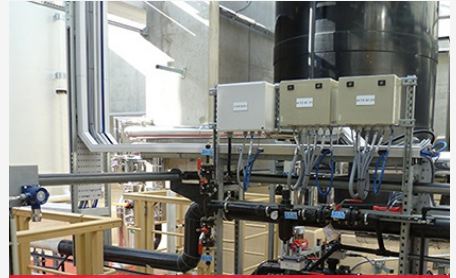

**These process integration services can be applied to:**

- ✓ **Turnkey design and construction projects** for the nuclear sector and large scientific facilities, involving new builds, alterations to existing facilities or specialised remote-controlled machines
- ✓ **Outcome-based projects** on the basis of performance, costs and deadlines
- ✓ **Projects with high added value in technical, regulatory and organisational terms**

# FIND OUT MORE

**ICEDA facility at EDF  
Bugey NPP - High-  
integrity handling  
equipment**

**EDF LIDEC laboratory -  
Shielded cells and  
associated equipment**

**EDF Cattenom NPP -  
Descaling and biocide  
treatment facilities**